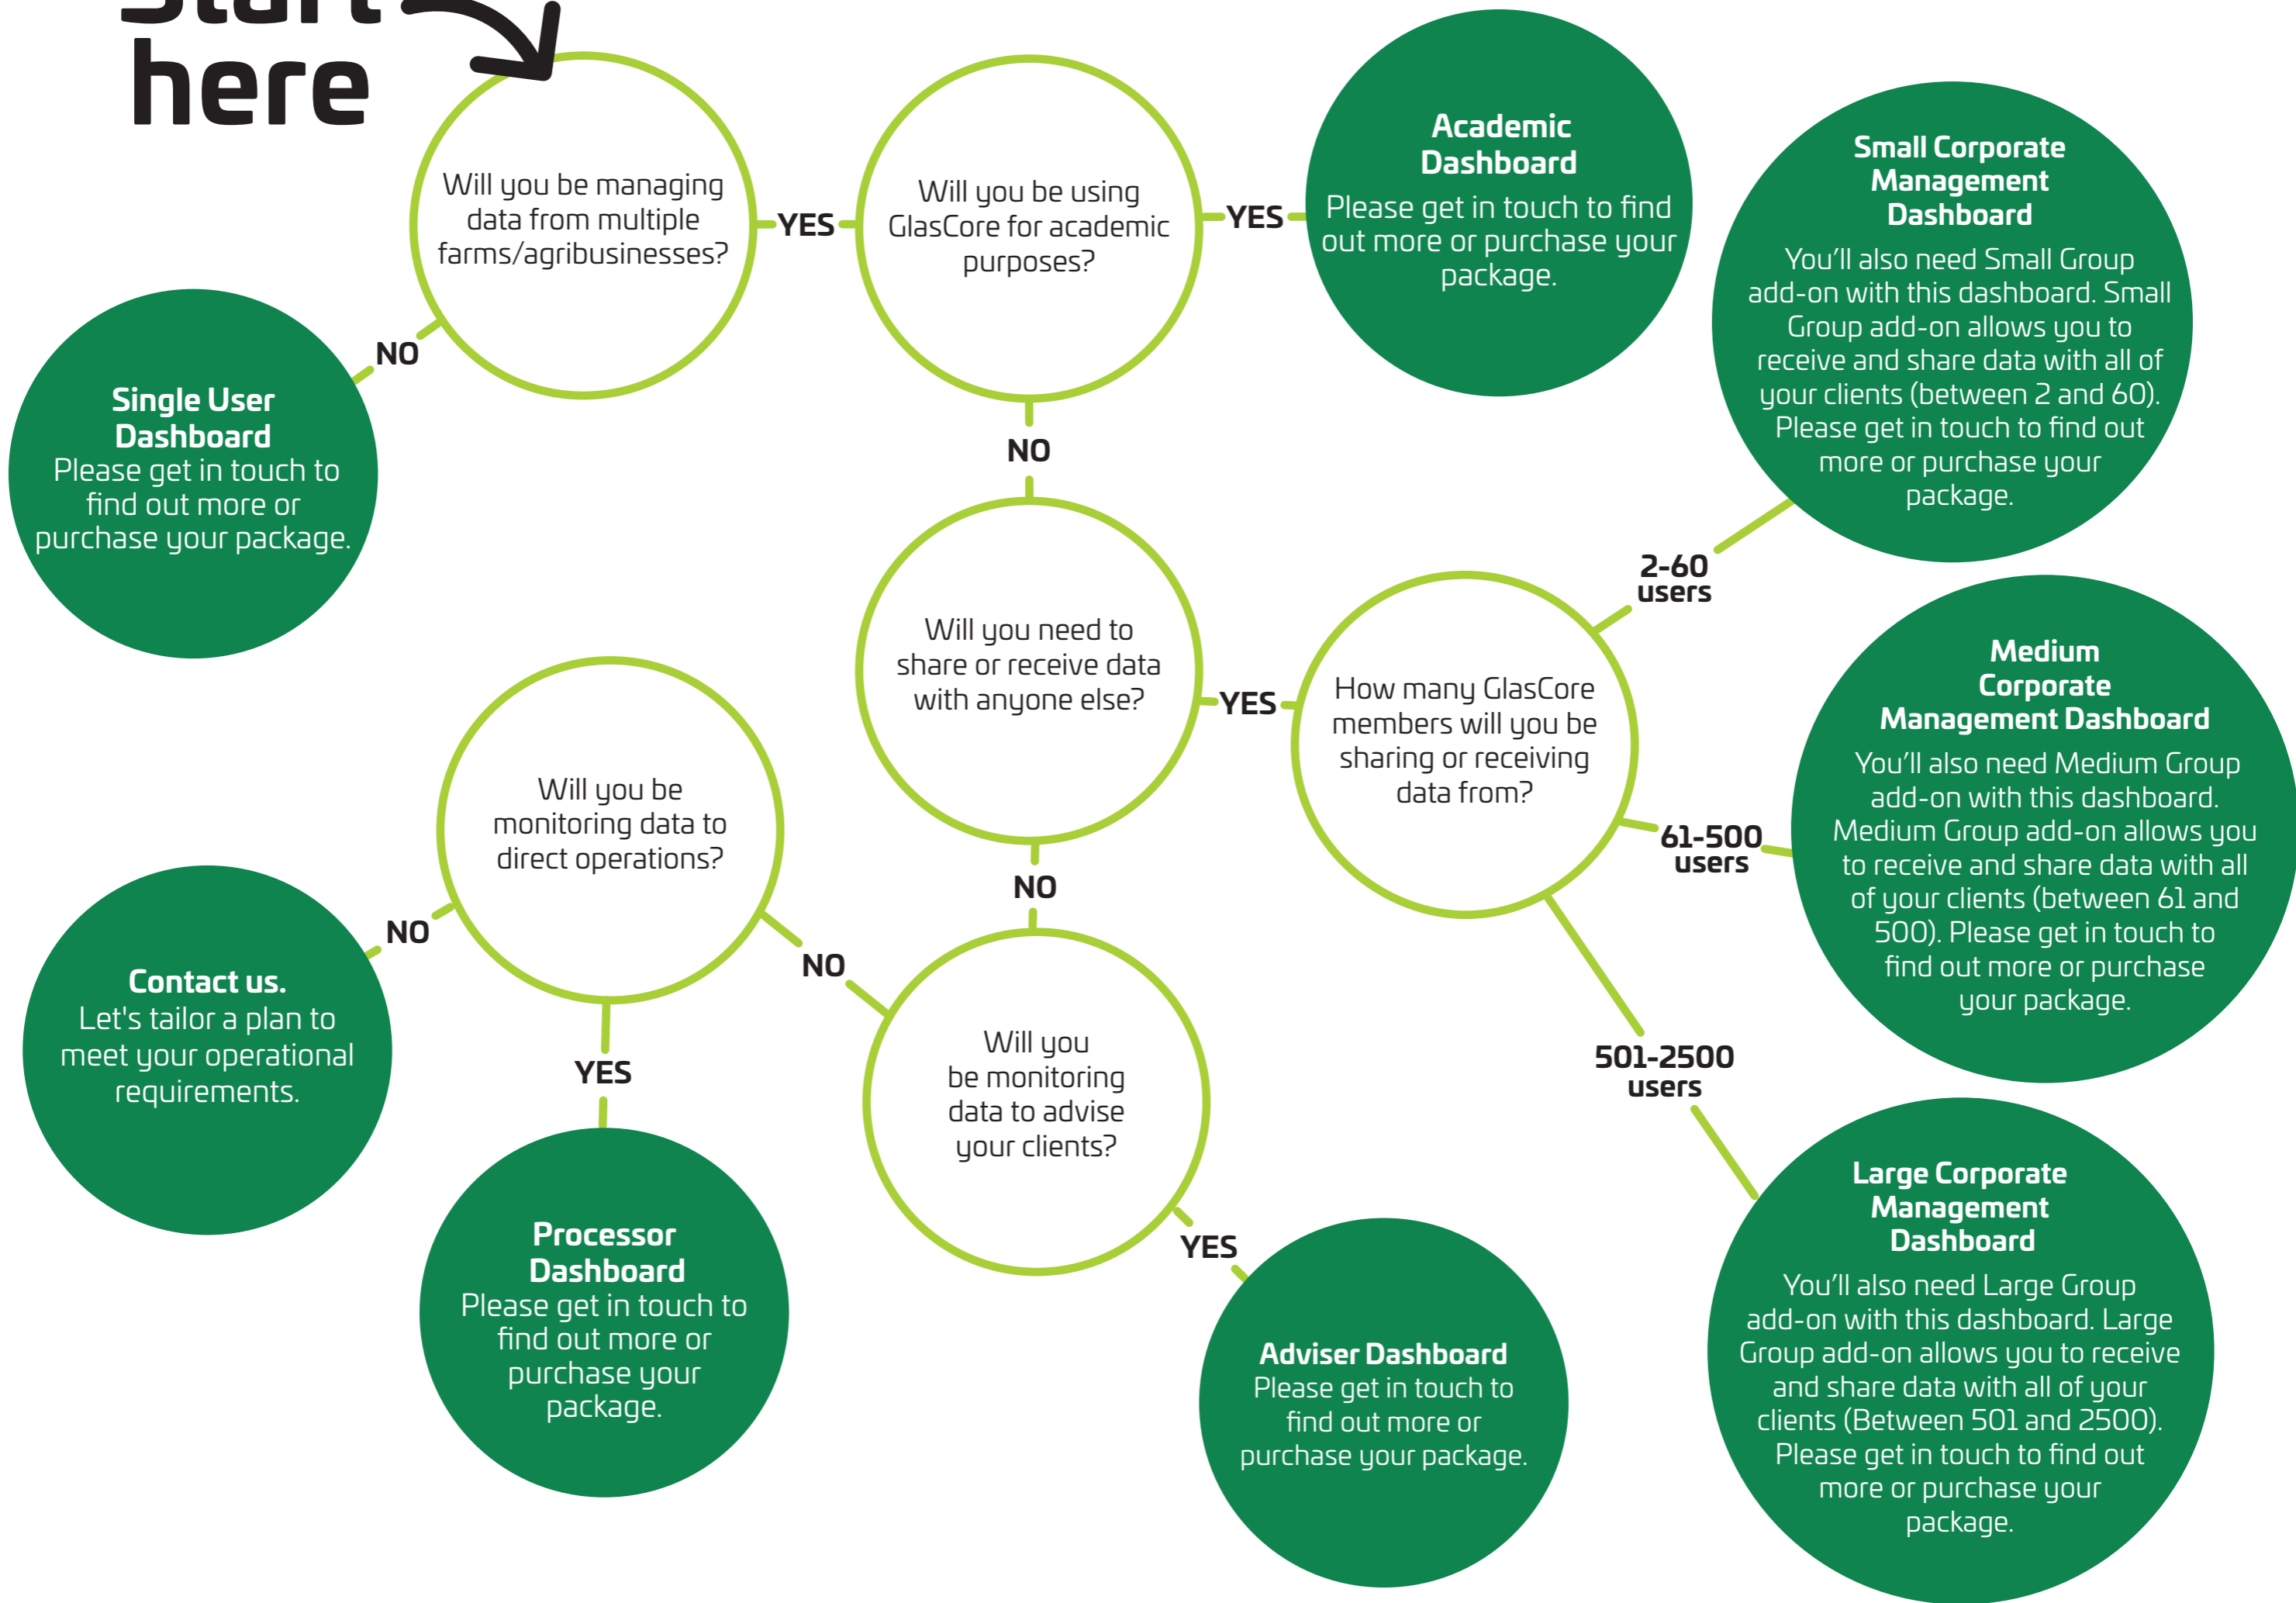

Start here

Will you be managing data from multiple farms/agribusinesses?

YES

Will you be using GlasCore for academic purposes?

YES

Academic Dashboard
Please get in touch to find out more or purchase your package.

Small Corporate Management Dashboard

You'll also need Small Group add-on with this dashboard. Small Group add-on allows you to receive and share data with all of your clients (between 2 and 60). Please get in touch to find out more or purchase your package.